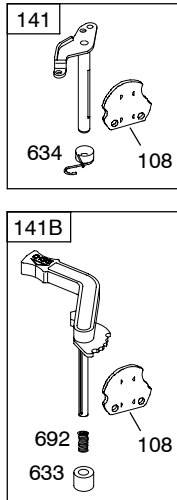

Illustrations cover a range of engines. Parts shown without corresponding text may not be used on your specific engine.